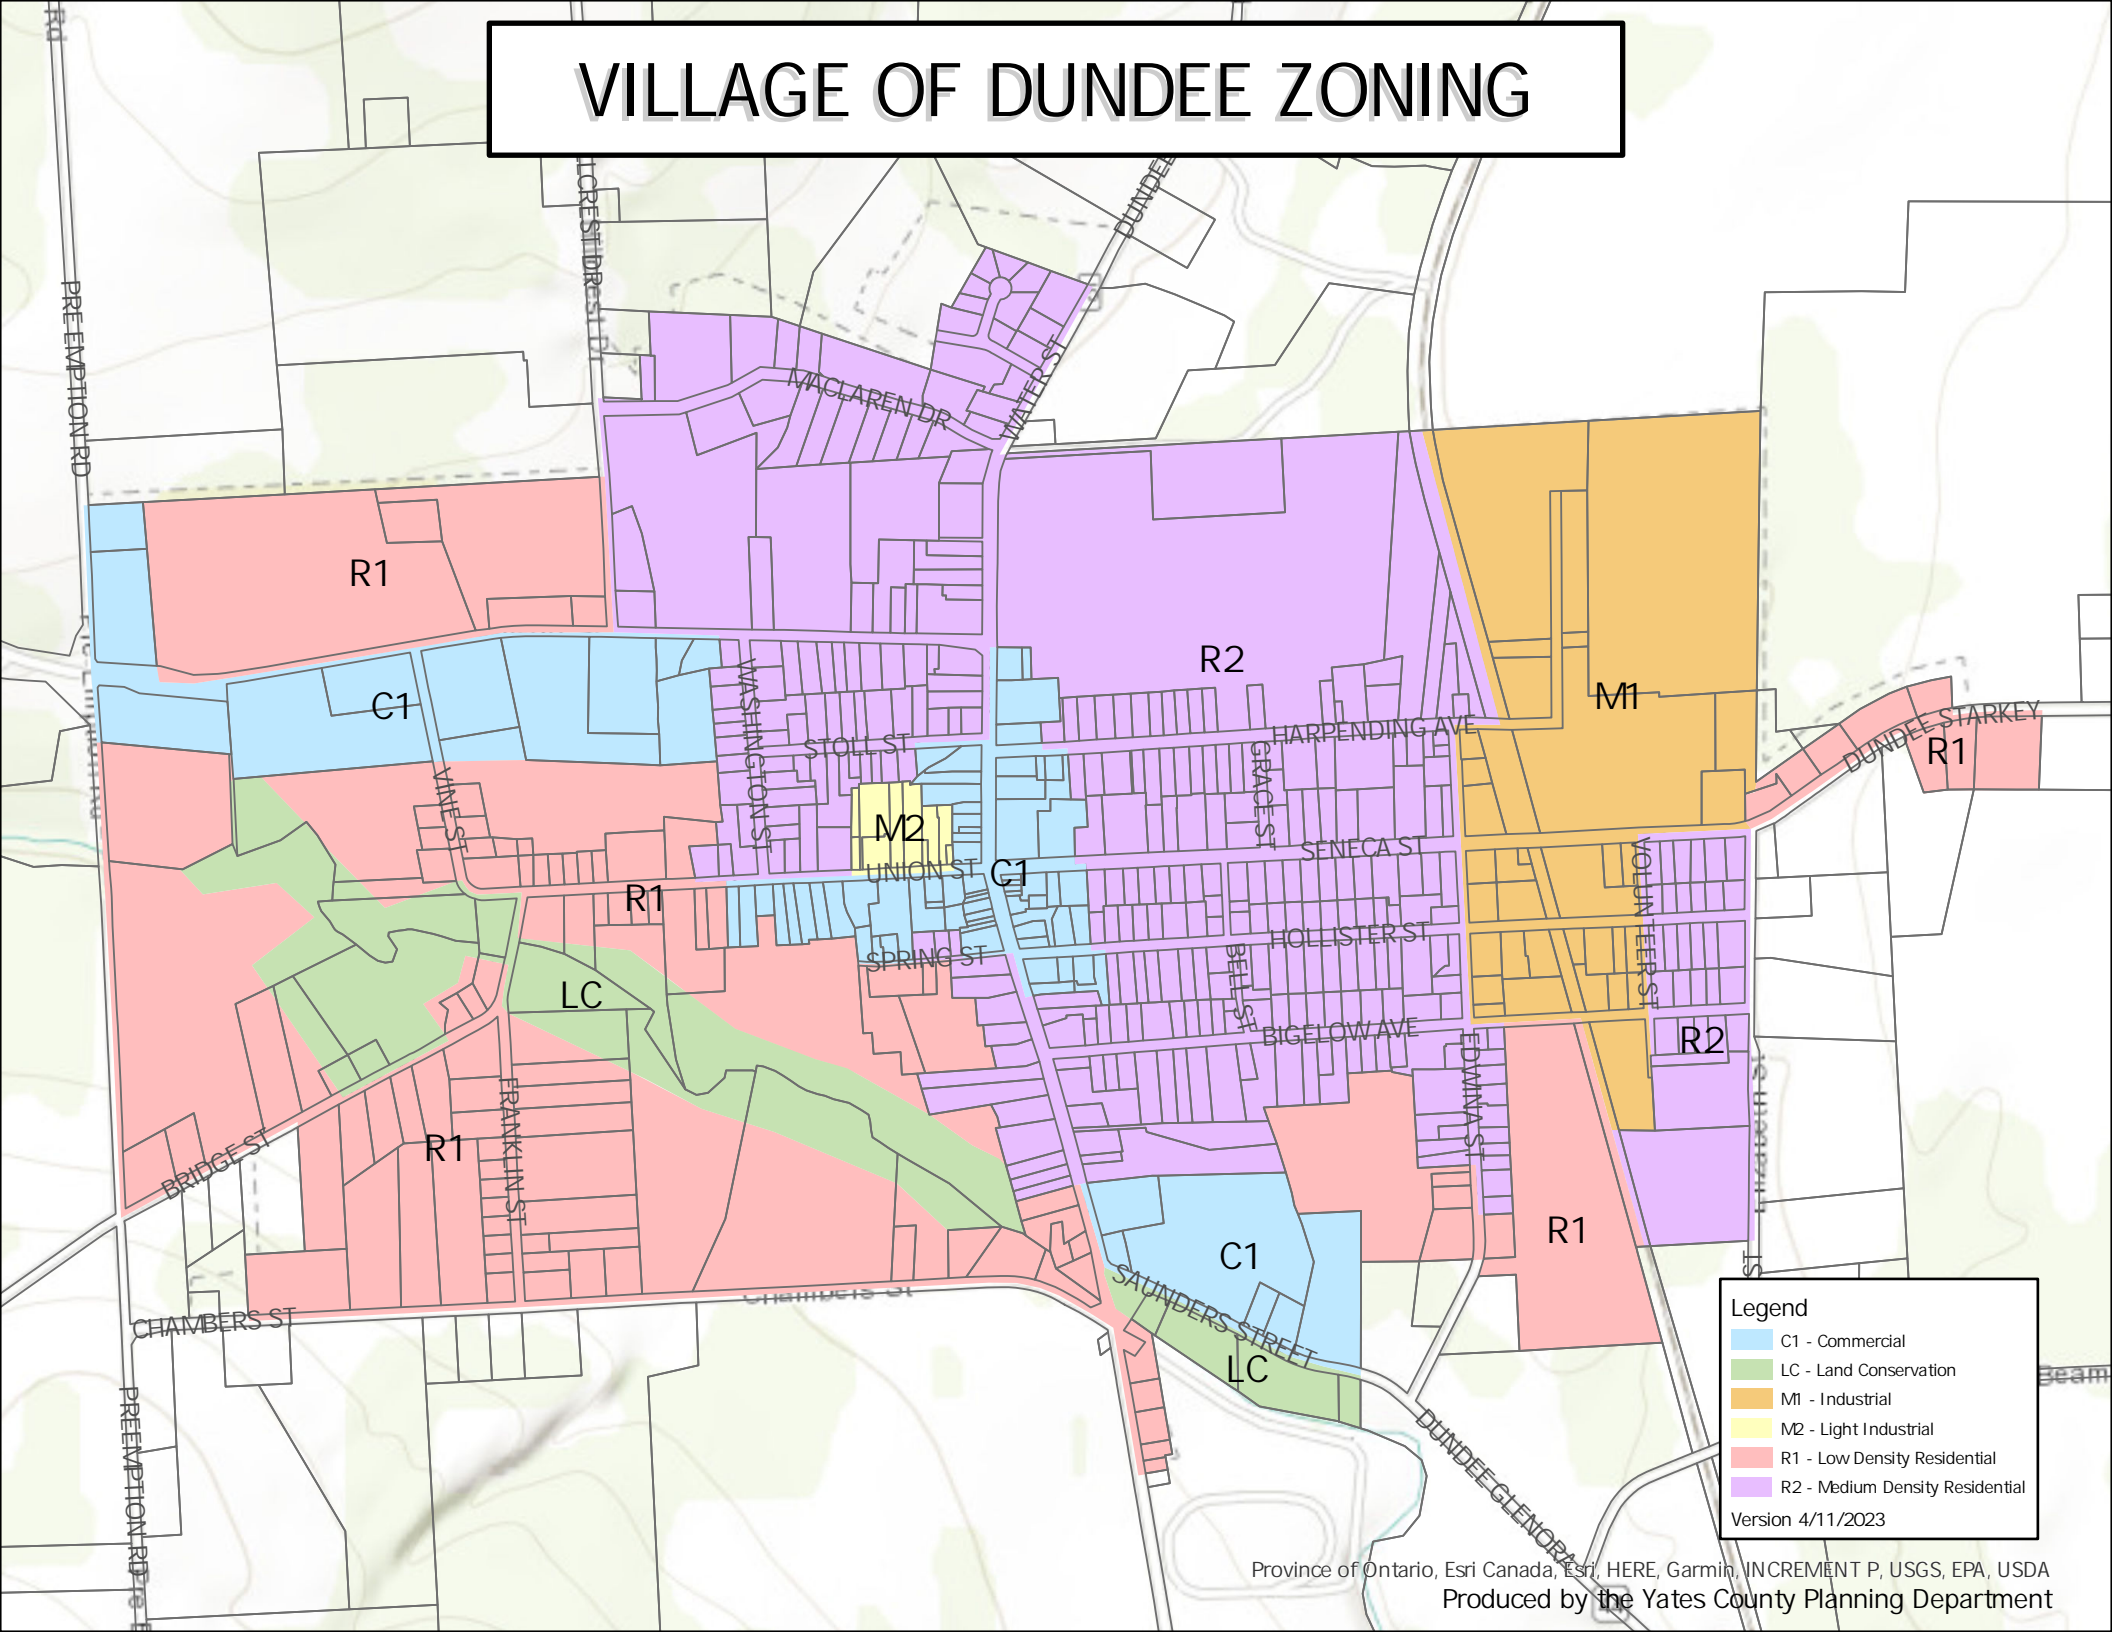

# VILLAGE OF DUNDEE ZONING

**Legend**

- C1 - Commercial
- LC - Land Conservation
- M1 - Industrial
- M2 - Light Industrial
- R1 - Low Density Residential
- R2 - Medium Density Residential

Version 4/11/2023